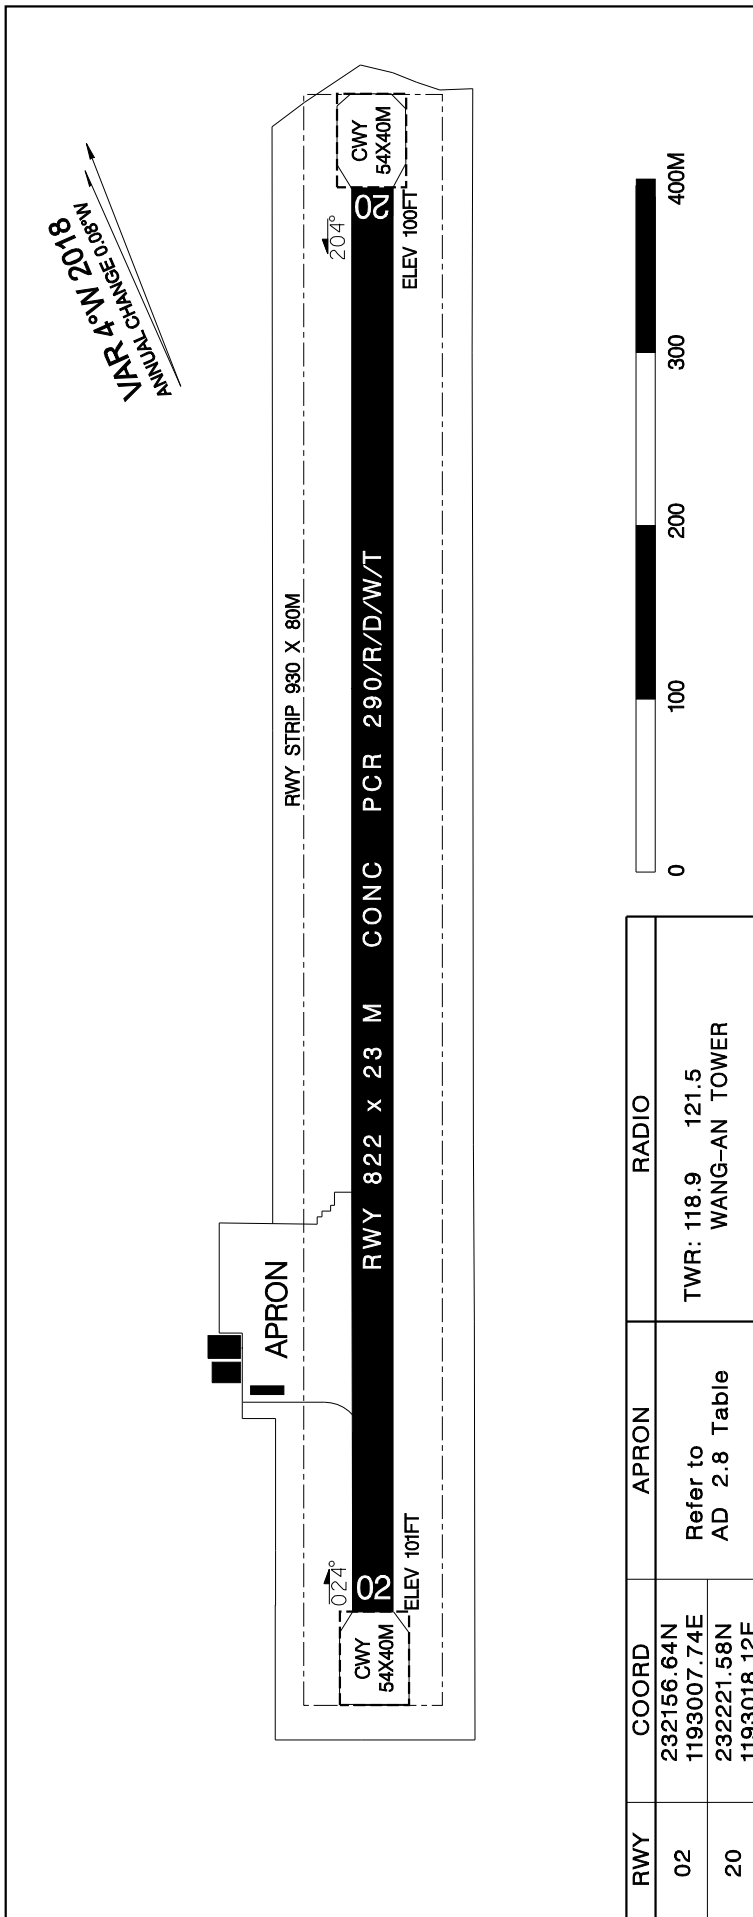

機場圖  
AERODROME CHART

ELEV 114FT  
ARP: 232209N 1193013E

望安機場  
WANG-AN AD

CHANGES: RWY STRENGTH PCN UPGRADED INTO PCR SYSTEM

Marking & Lighting